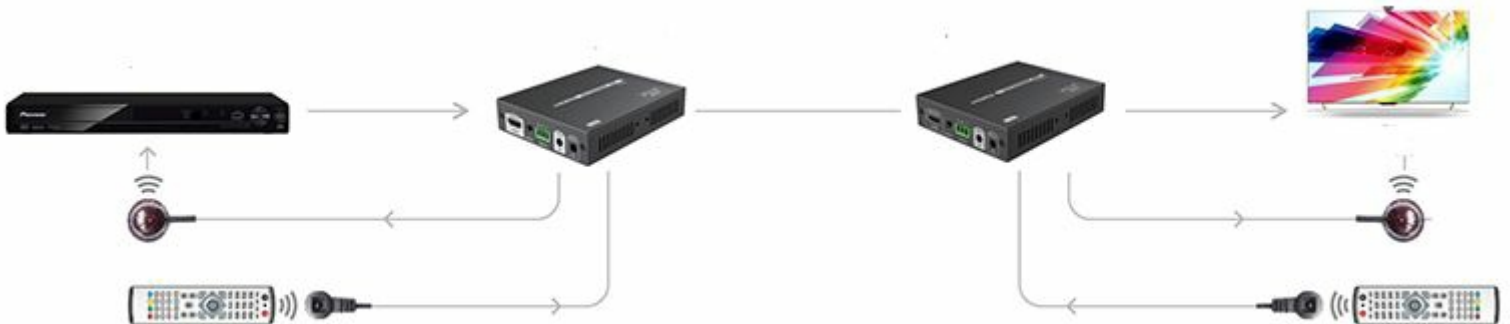

HDMI (HDBaseT) Extenders

Product Code	Description
SC05.2070	70m, HDBaseT Extender
SC05.2100	100m, HDBaseT Extender
SC05.3070	70m HDBaseT Extender with RS232
SC05.3100	100m HDBaseT Extender with RS232

Key Features

- Extends UHD 4K over a single CAT5e.6 cable
- Supports resolutions up to 4K@60Hz
- HDMI 2.0, HDCP 2.2
- Transmission distance up to 100m
- Bi-Directional Infra Red and Full Duplex RS232
- PoC (Power over cable)

Description

The Scion HDBaseT™ extenders increase the operating distance between the HDMI source and display using a single CAT5e/6 cable by up to 100m.

Uncompressed Ultra HD 4K signals are transmitted without signal loss and automatically adjusts for CAT5e/6 cable lengths. Bi-Directional Infra-Red and RS232 provides control for both the source and screen. The extenders use HDBaseT Class A technology to achieve Ultra HD 4K@60Hz. Receivers are powered by the transmitter removing the need for a bulky power supply behind the screen.

Connection Drawing

Specification

Connectors

Transmitter : 1 x HDMI Socket Type A
: 1 x RJ45 Socket
: 2 x 3.5mm Jack
: 1 x 3-Pin Phoenix
: 1 x DC Jack

Receiver : 1 x HDMI Socket Type A
: 1 x RJ45 Socket
: 2 x 3.5mm Jack
: 1 x 3-Pin Phoenix
: 1 x DC Jack