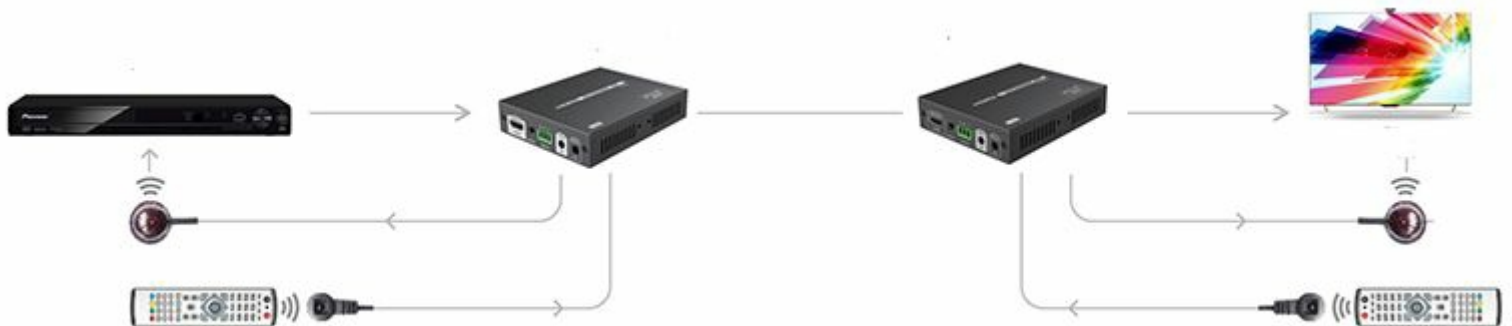

HDMI (HDBaseT) Extenders

Product Code	Description
SC05.2070	70m, HDBaseT Extender
SC05.2100	100m, HDBaseT Extender
SC05.3070	70m HDBaseT Extender with RS232
SC05.3100	100m HDBaseT Extender with RS232

Key Features

- Extends UHD 4K over a single CAT5e.6 cable
- Supports resolutions up to 4K@60Hz
- HDMI 2.0, HDCP 2.2
- Transmission distance up to 100m
- Bi-Directional Infra Red and Full Duplex RS232
- PoC (Power over cable)

Description

The Scion HDBaseT™ extenders increase the operating distance between the HDMI source and display using a single CAT5e/6 cable by up to 100m.

Uncompressed Ultra HD 4K signals are transmitted without signal loss and automatically adjusts for CAT5e/6 cable lengths. Bi-Directional Infra-Red and RS232 provides control for both the source and screen. The extenders use HDBaseT Class A technology to achieve Ultra HD 4K@60Hz. Receivers are powered by the transmitter removing the need for a bulky power supply behind the screen.

Connection Drawing

Specification

Connectors

Transmitter : 1 x HDMI Socket Type A
: 1 x RJ45 Socket
: 2 x 3.5mm Jack
: 1 x 3-Pin Phoenix
: 1 x DC Jack

Receiver : 1 x HDMI Socket Type A
: 1 x RJ45 Socket
: 2 x 3.5mm Jack
: 1 x 3-Pin Phoenix
: 1 x DC Jack