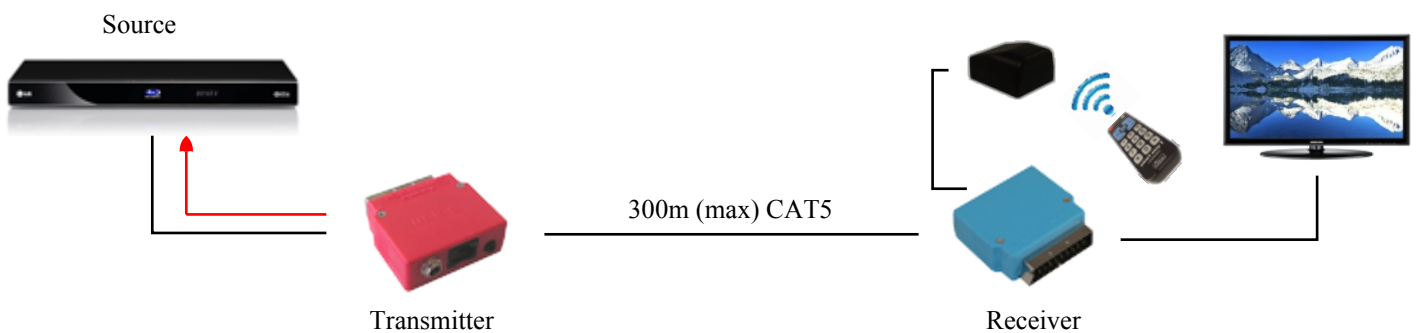

### Key Features

- Extends composite video, stereo audio and IR over CAT5
- Transmitting distances up to 300m
- Return path infra-red pass-through to control source device
- Scart plug and RCA Phono options available
- Remote power for receivers PoE
- Electronically balanced signals for noise free sound and vision
- LED indicators for line connection
- Pairs sold with IR and power accessories

### Description

These unique transmitters and receivers designed to fit directly in to the Scart sockets of both source and display, extend the operating distance of DVD, Satellite, Camera etc over CAT5 cable. With an operating range of 300m, these devices are ideal for home and office use. Infra-Red can be passed back from the remote end to control the source device.

The transmitter is powered by a 12 volt plug in adaptor and supplies power to the receiver over the CAT5 cable. LED indicators ensure correct installation.

Transmitters and receivers are available in both Scart plug and RCA Phono sockets formats, please see table above.

## SC03.2222 - 2:2 HDMI Splitter/Switch with Audio Extraction

Specifications	
Operating Temperature	-5 to 35°C
Operating Humidity	5 to 90%RH with no condensation
Input video signal	1 x HDMI Type-A Socket, 1 x CAT5e RJ45 Socket (50m Max)
Input DDC Signal	5 volts p-p (TTL)
Bandwidth	10.2 Gbps
Supported Video Formats	DTV/HDTV:480i/576i/480P/576P/720P/1080i/1080P/4Kx2K 3D video support
Video Output	2 x HDMI Type-A Sockets
Video Colour Format	Deep Colour 36bit
Digital Audio	LPCM Dolby 5.1, Dolby 7.1, DTS 5.1, DTS HD
Digital Audio Connector	2 x HDMI Type-A Socket
Digital Audio Extracted Connector	Optical
Power Consumption	2 Watts (max)
Dimensions (LxWxH)	87 x 87 x 26
Net Weight	200g